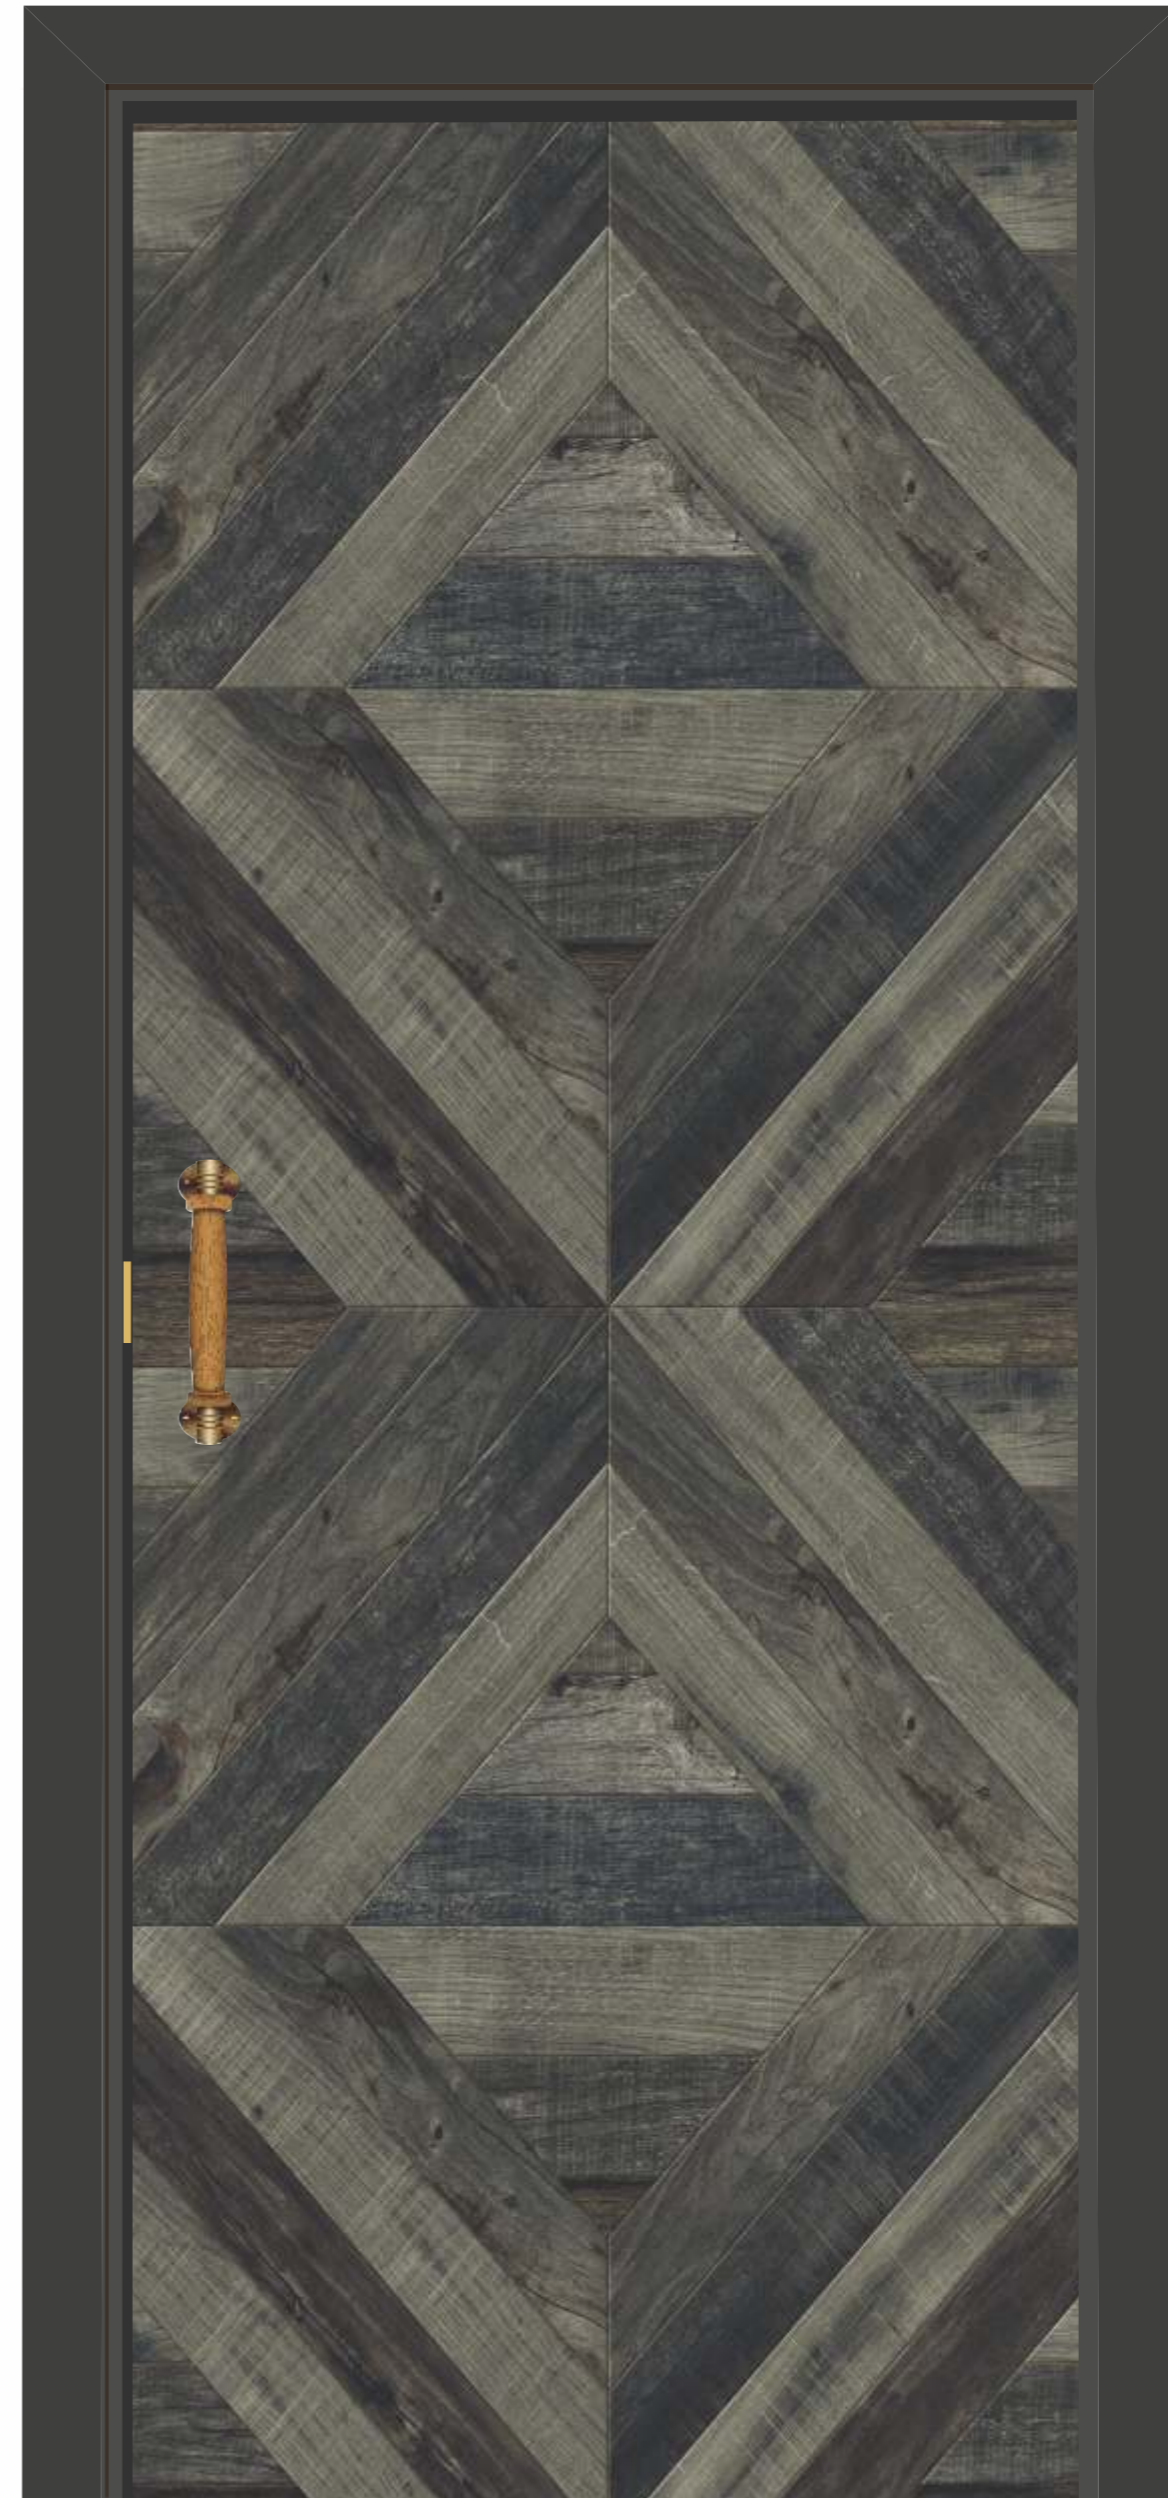

1606 - HG available size: 7 x 3.25, 8 x 4 ft.