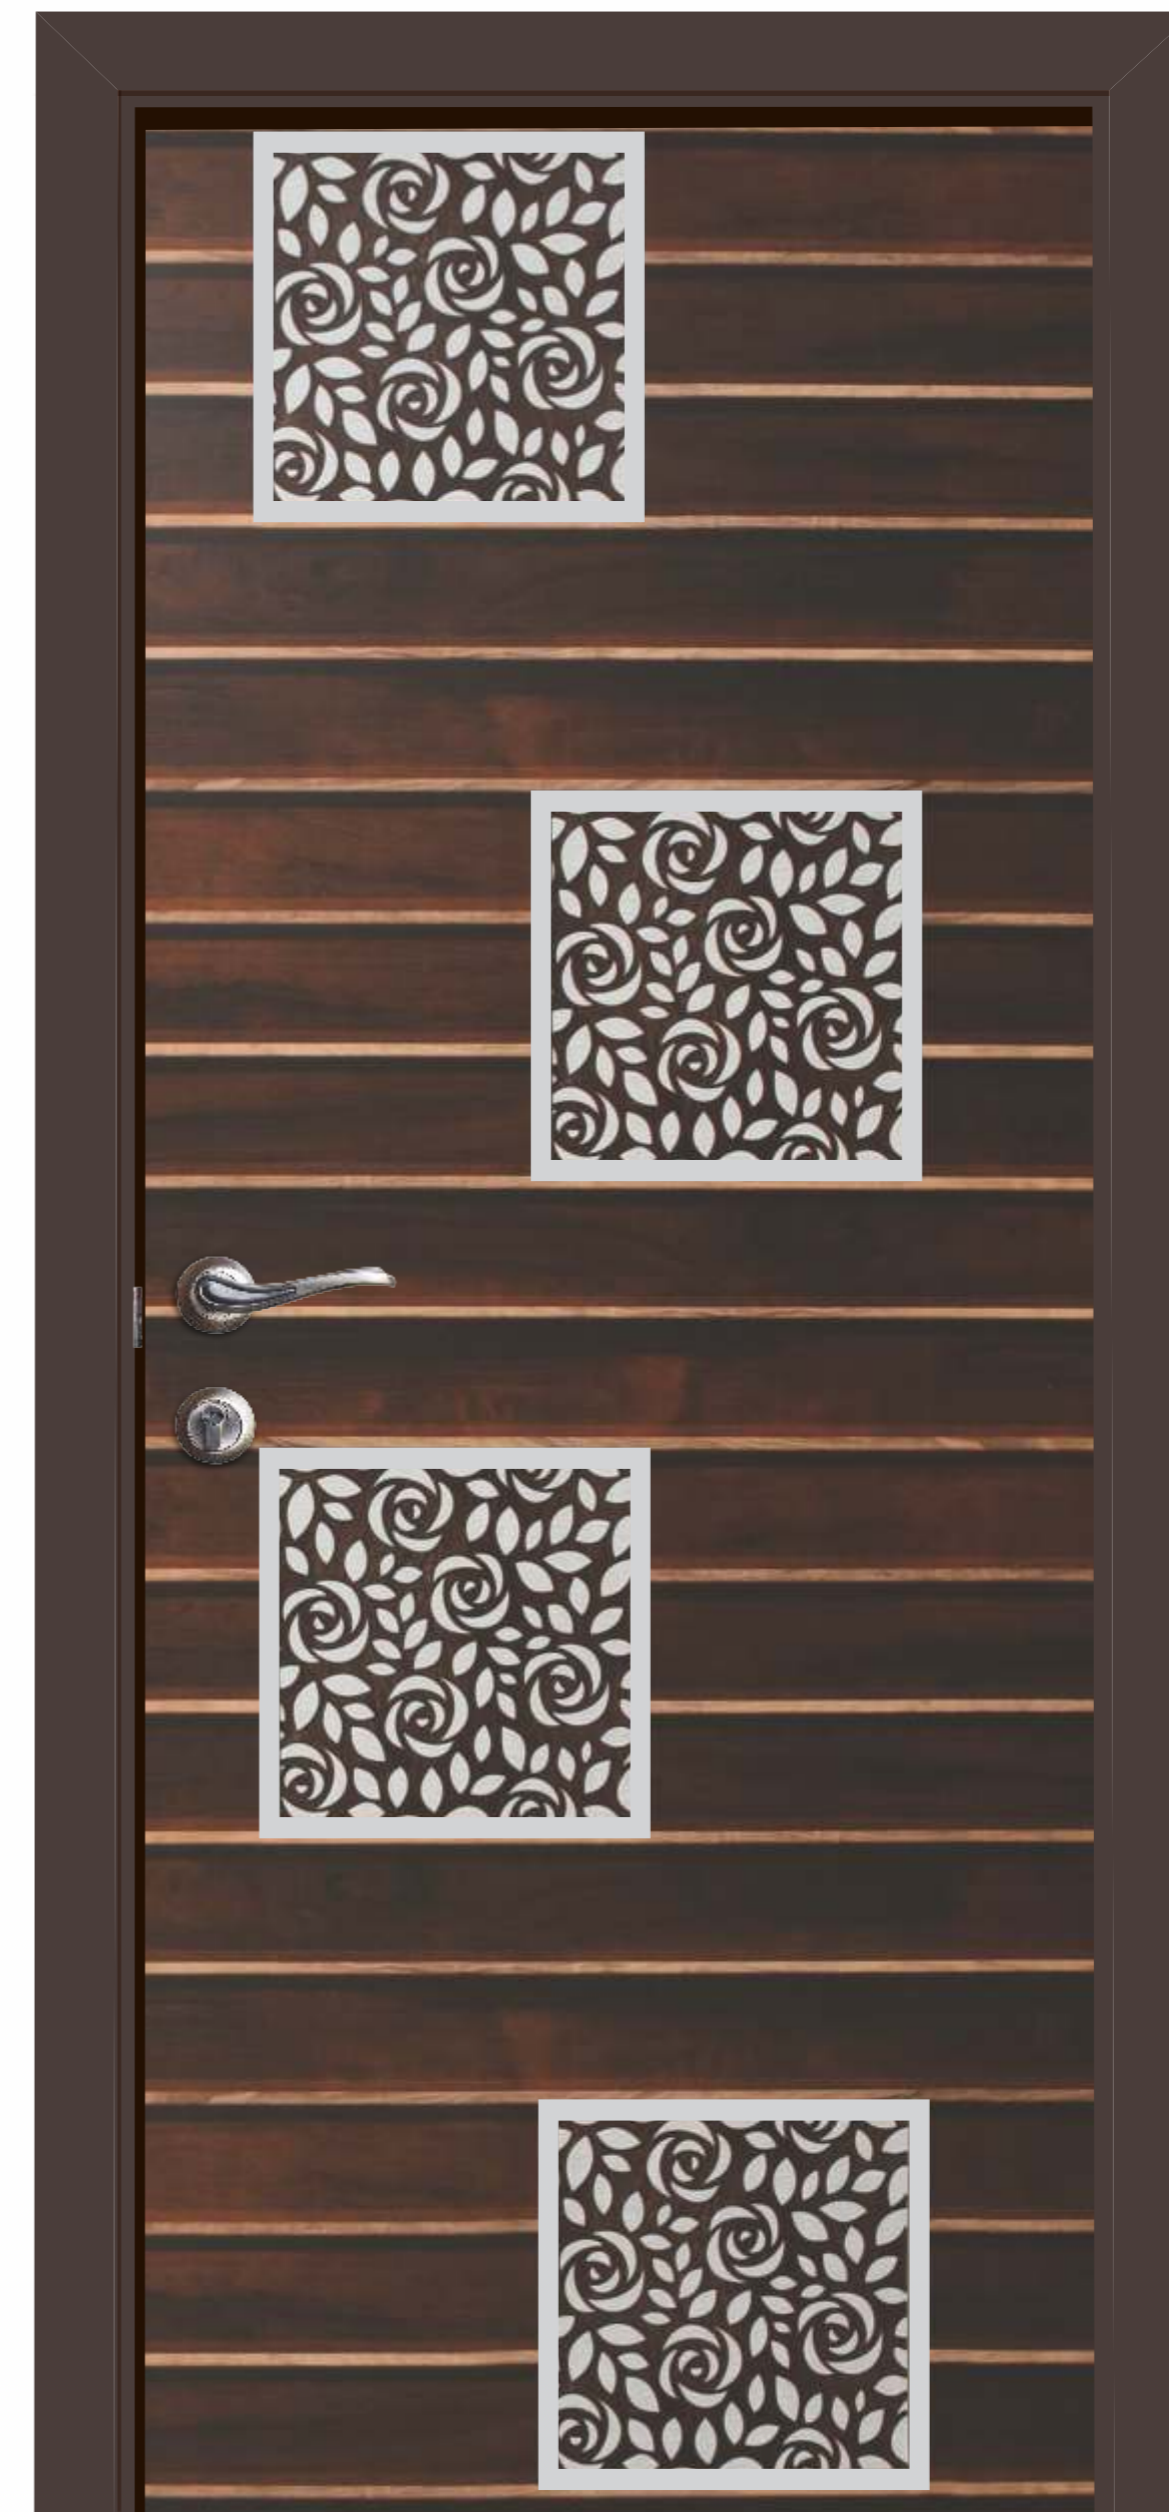

3084 - SM available size: 7 x 3.25ft, 8 x 4ft.