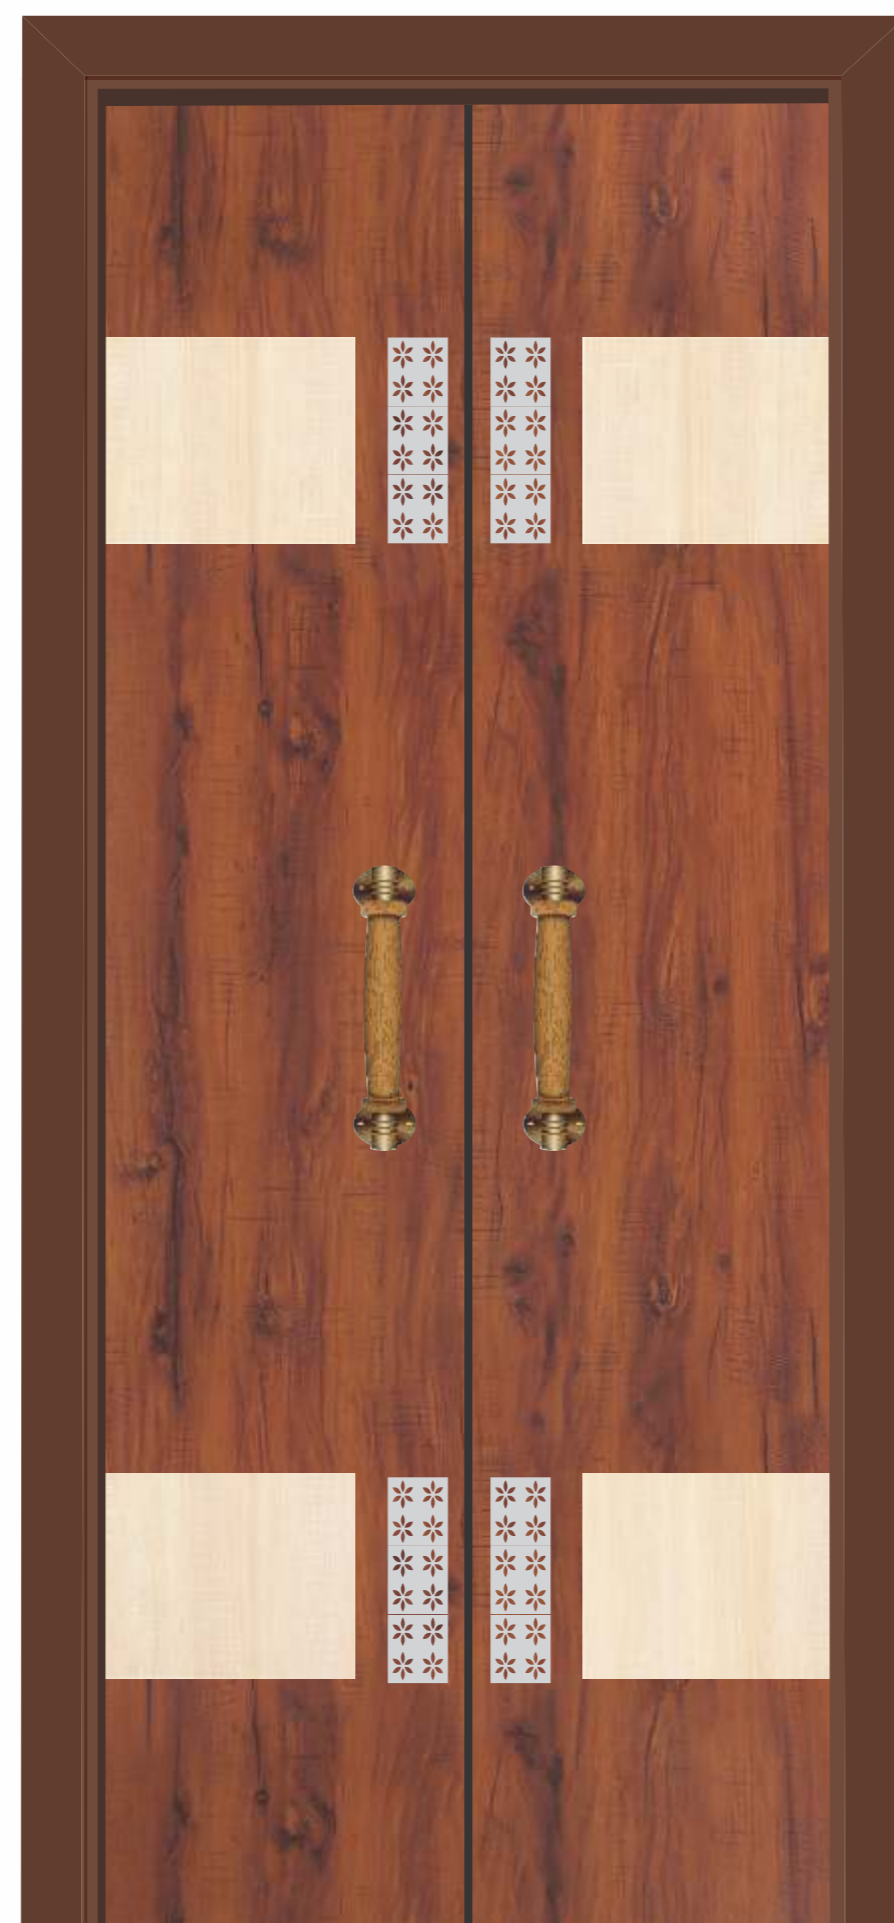

7091 available size: 7 x 3.25ft, 8 x 4ft.