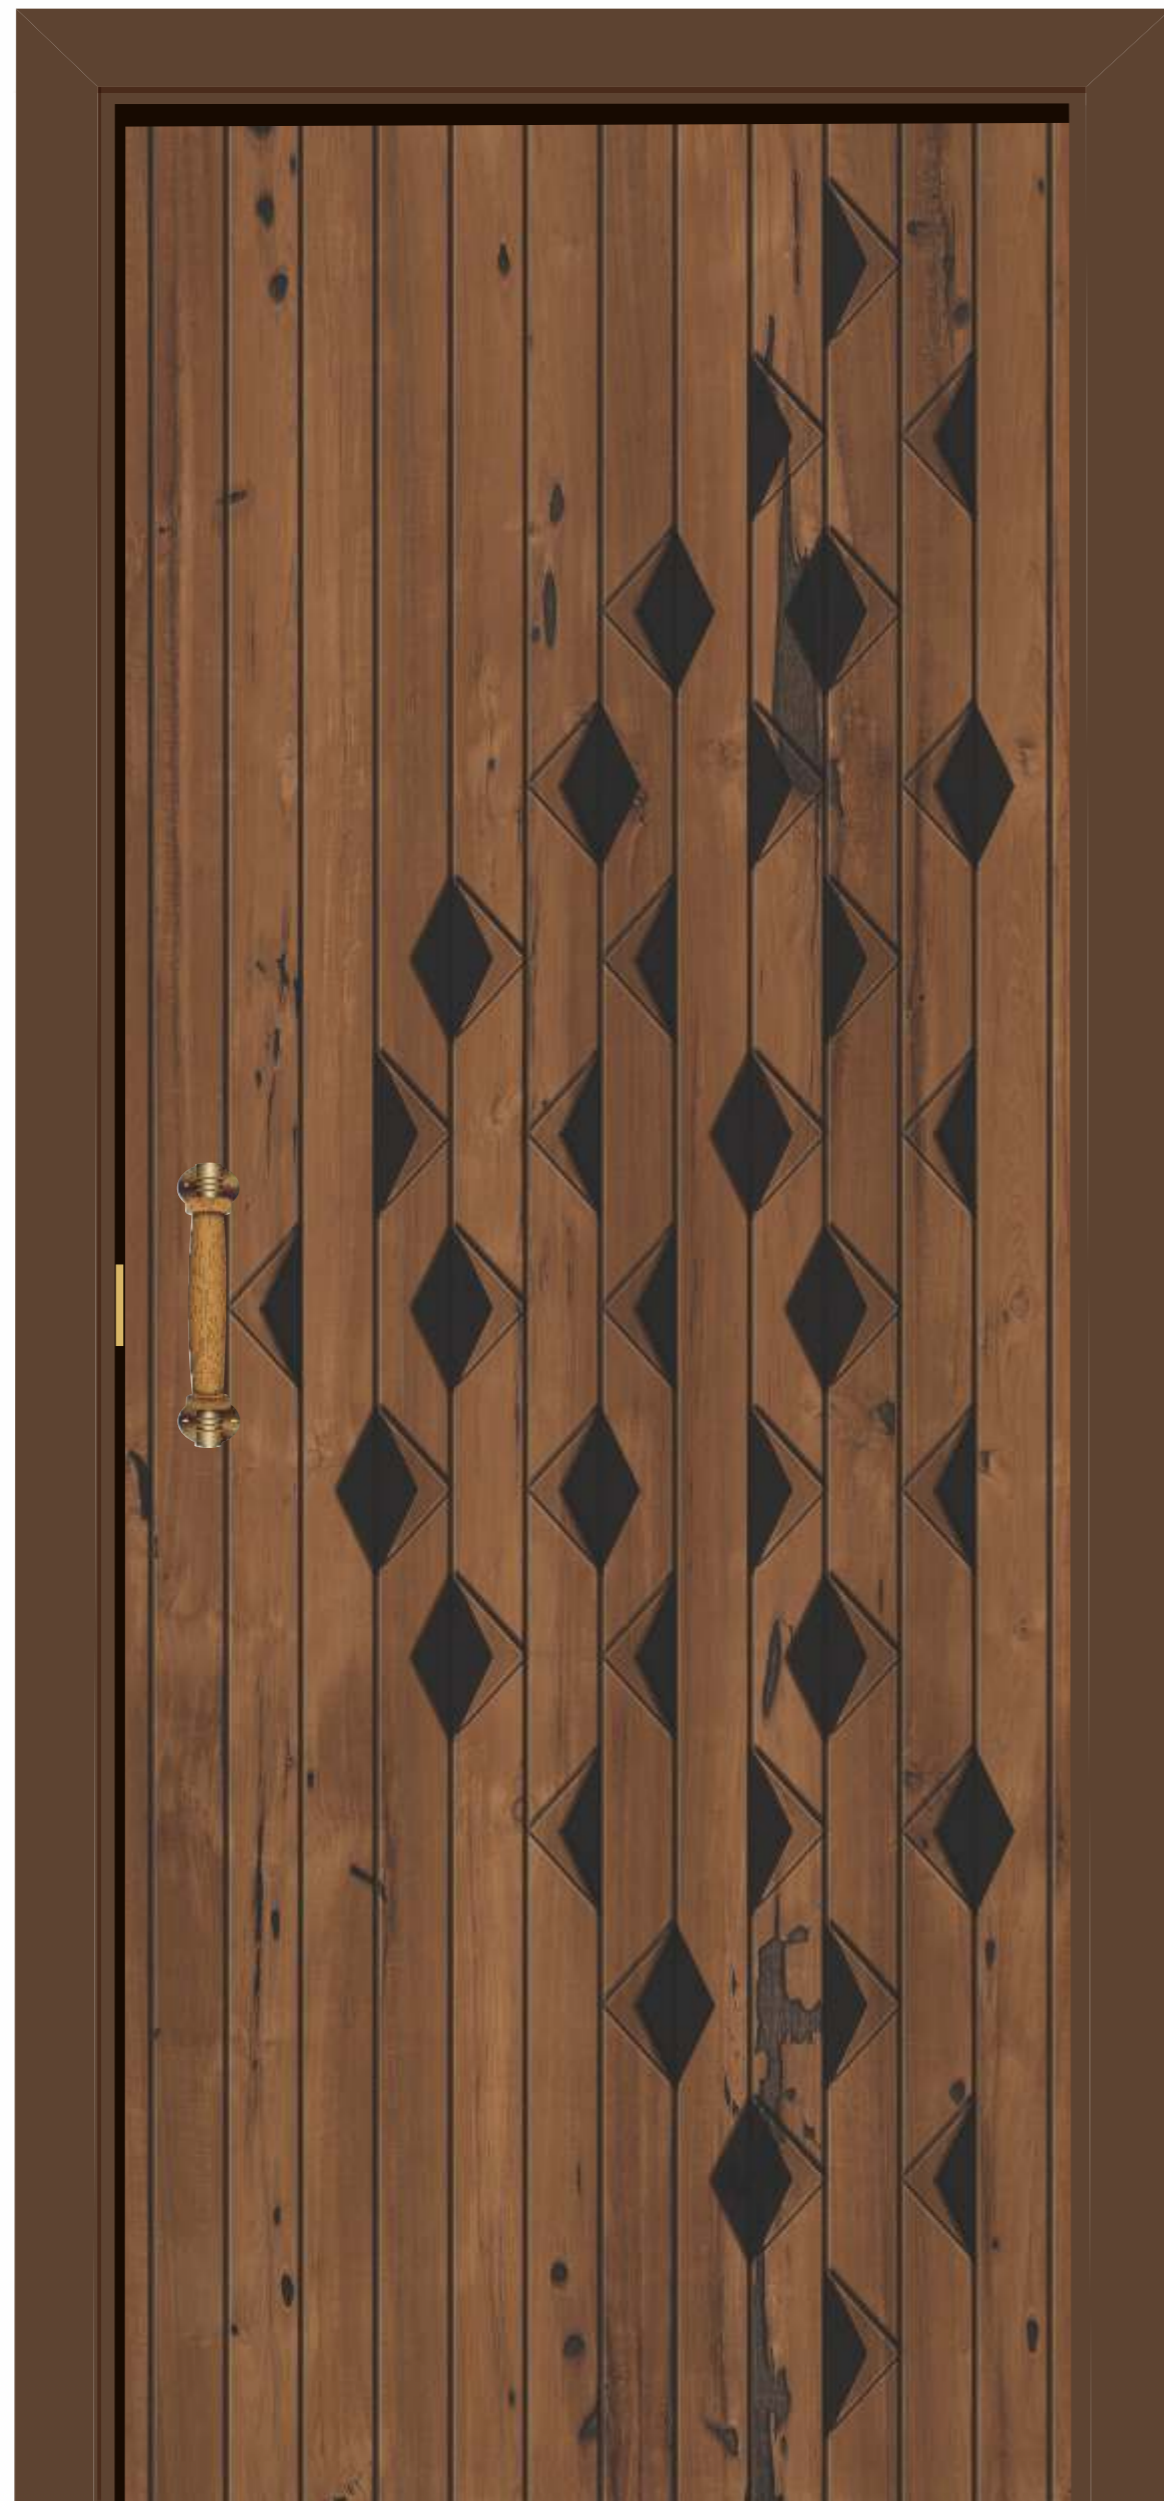

1618 HZ-OAK available size: 7 x 3.25, 8 x 4 ft.

TRUSTLAM
CRAFTED TO CREATE

Veneer Collection DOOR SKIN

ALL DOORS OPEN TO COURTESY

1608 - SLM available size: 7 x 3.25, 8 x 4 ft.

TRUSTLAM HAI JAHAN, KHOBSURTI HAI WAHAN!