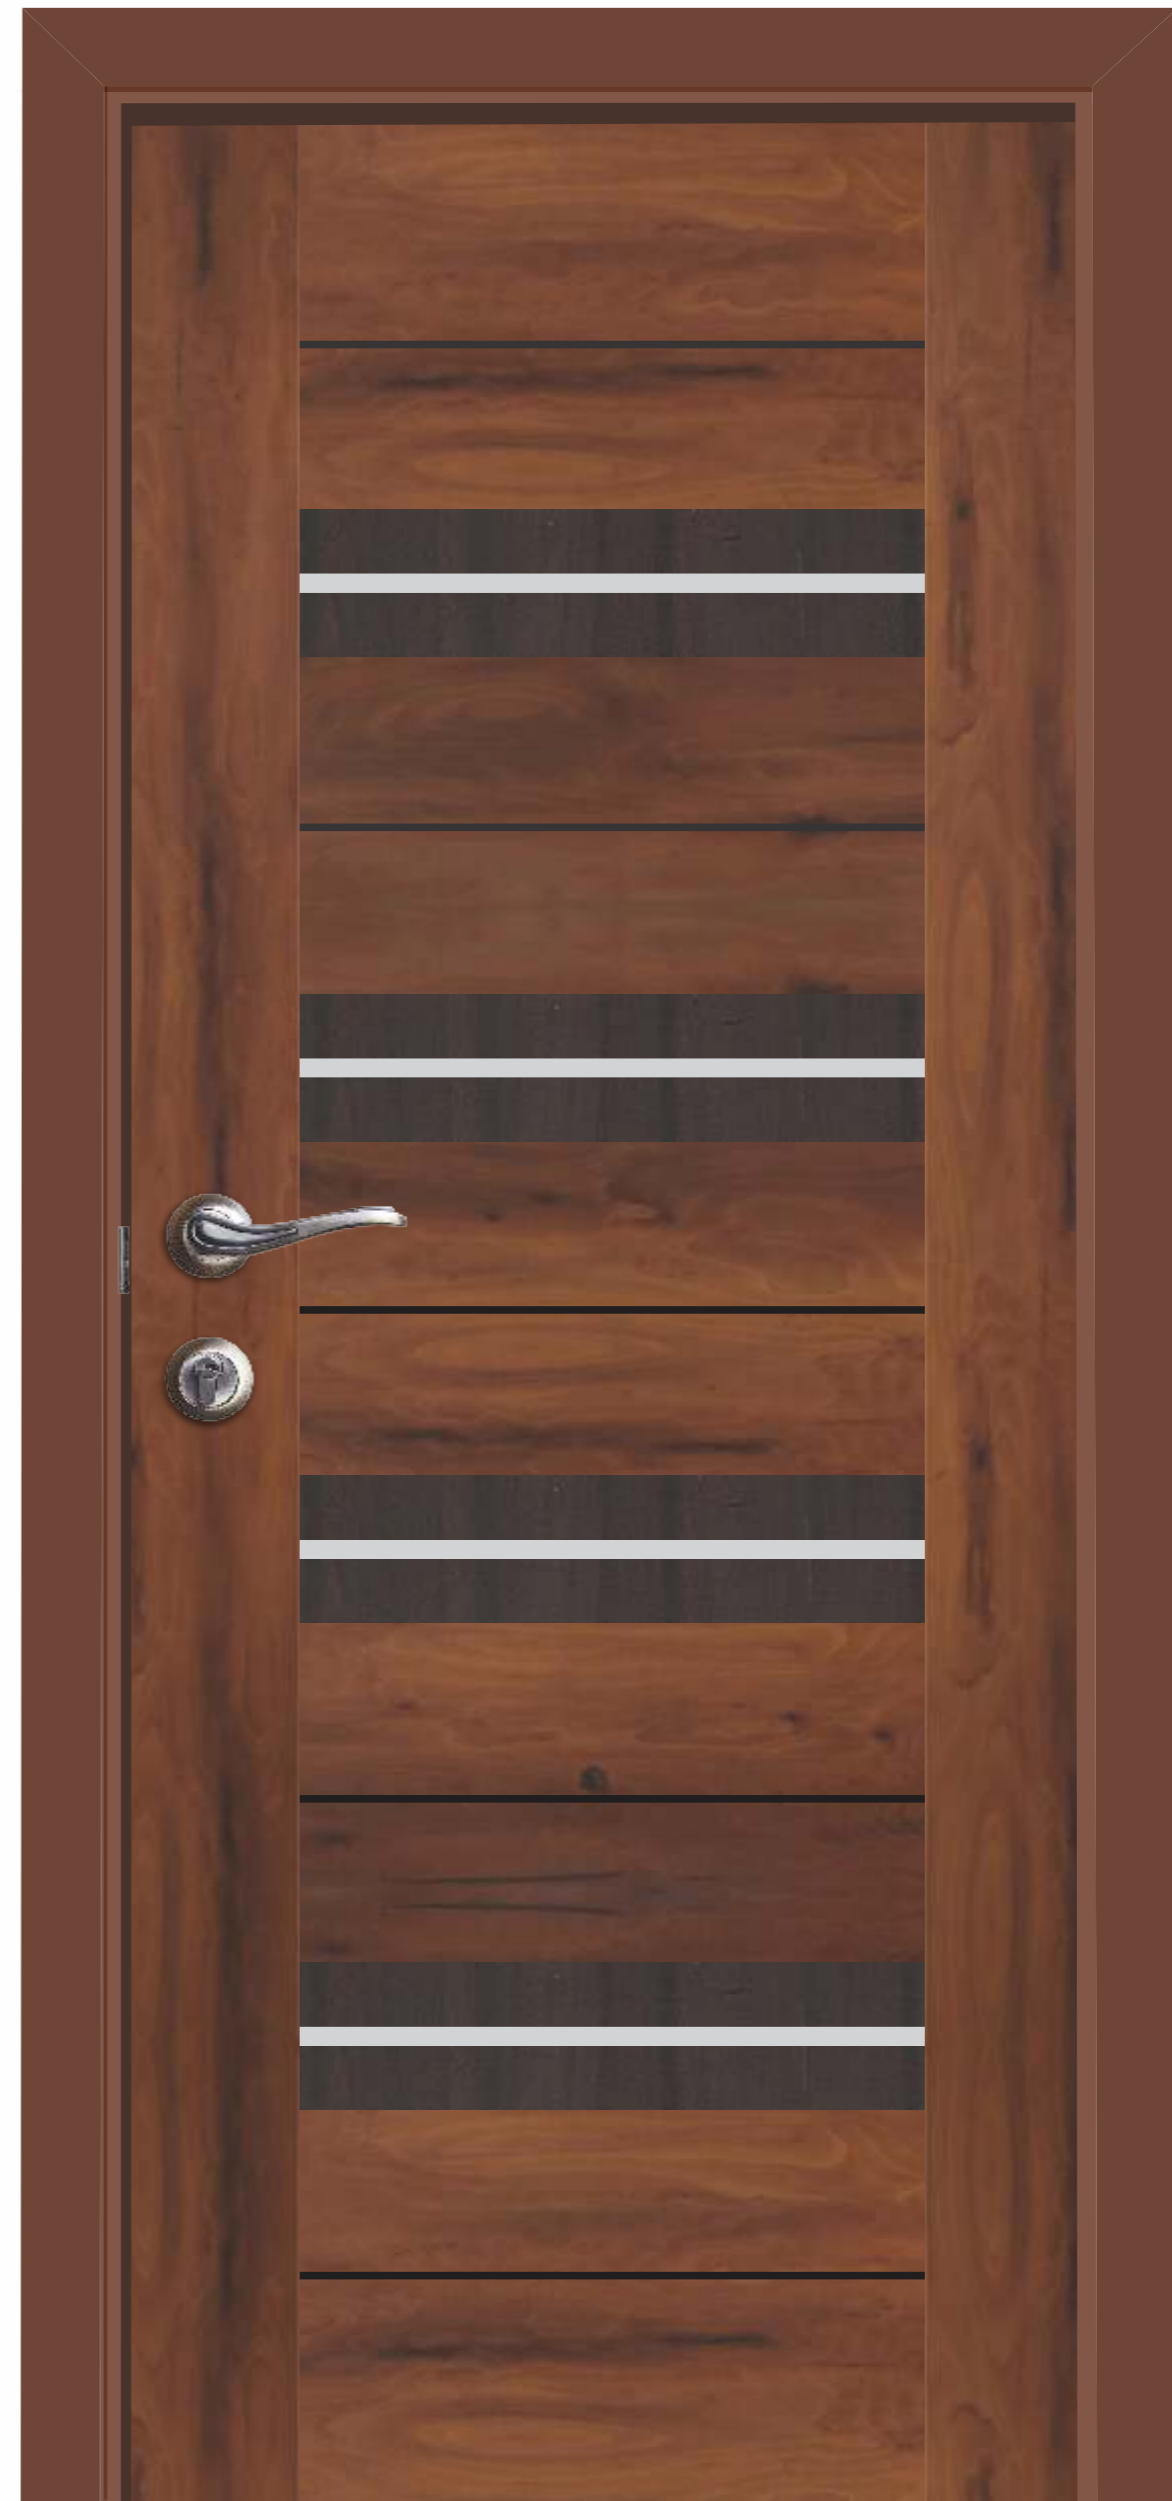

TRUSTLAM HAI JAHAN, KHOBSURTI HAI WAHAN!

TL 7173 available size: 7 x 3.25ft, 8 x 4ft.