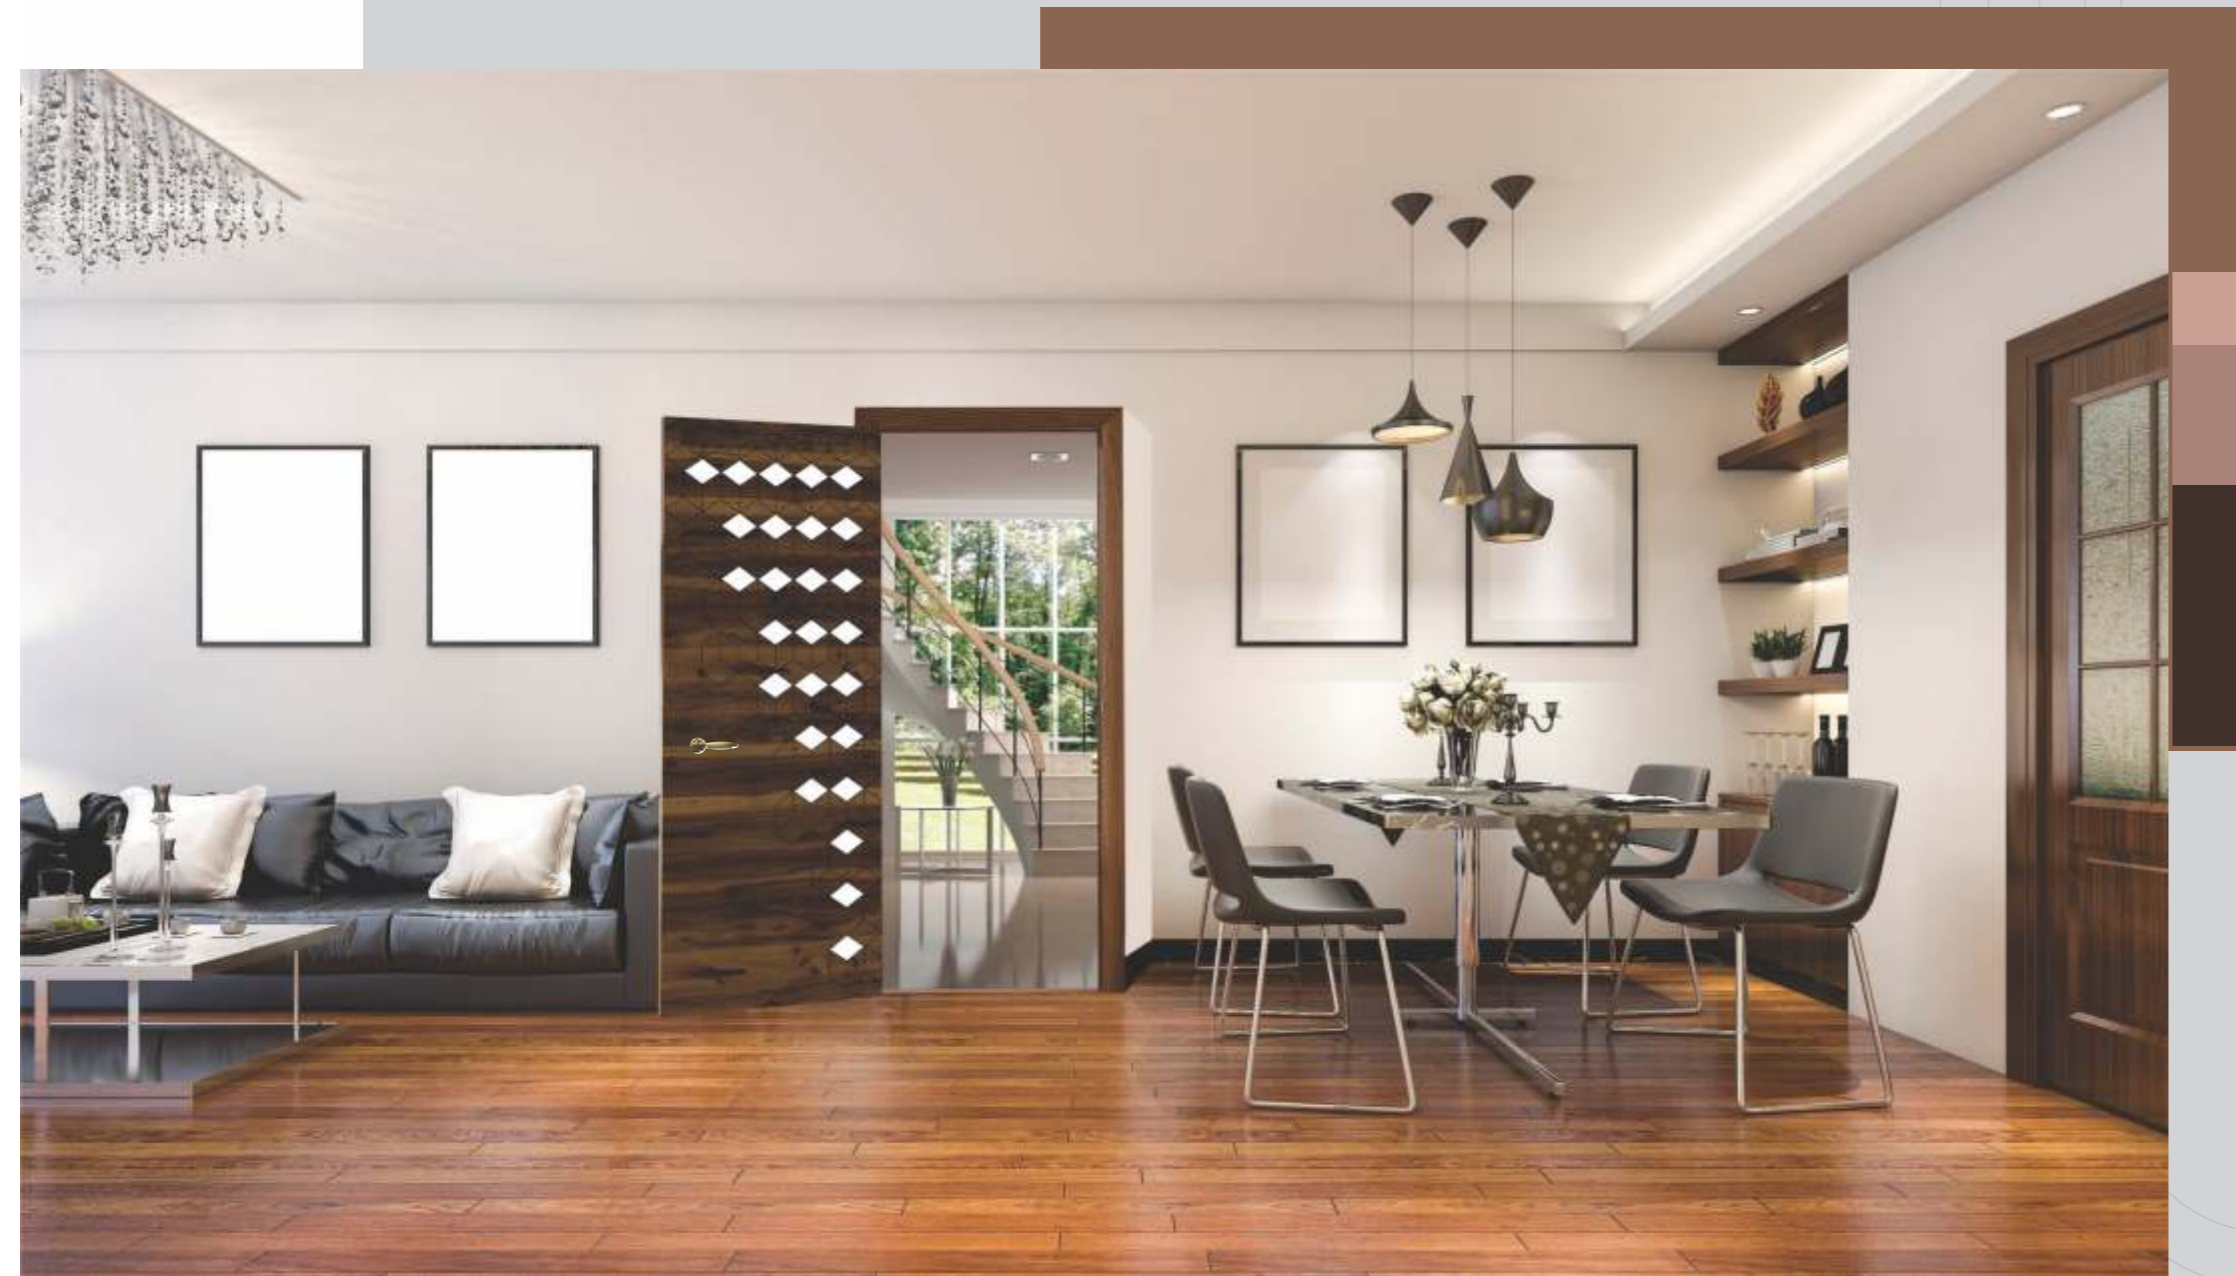

 1601- NAT available size: 7 x 3.25, 8 x 4 ft.

::: the Designs
::: in your home
**Are a reflection
of Your Life**

 **VENEER**
Collection

MAKE YOUR INTERIOR BETTER

 **1602- HZ OAK** available size: 7 x 3.25, 8 x 4 ft.