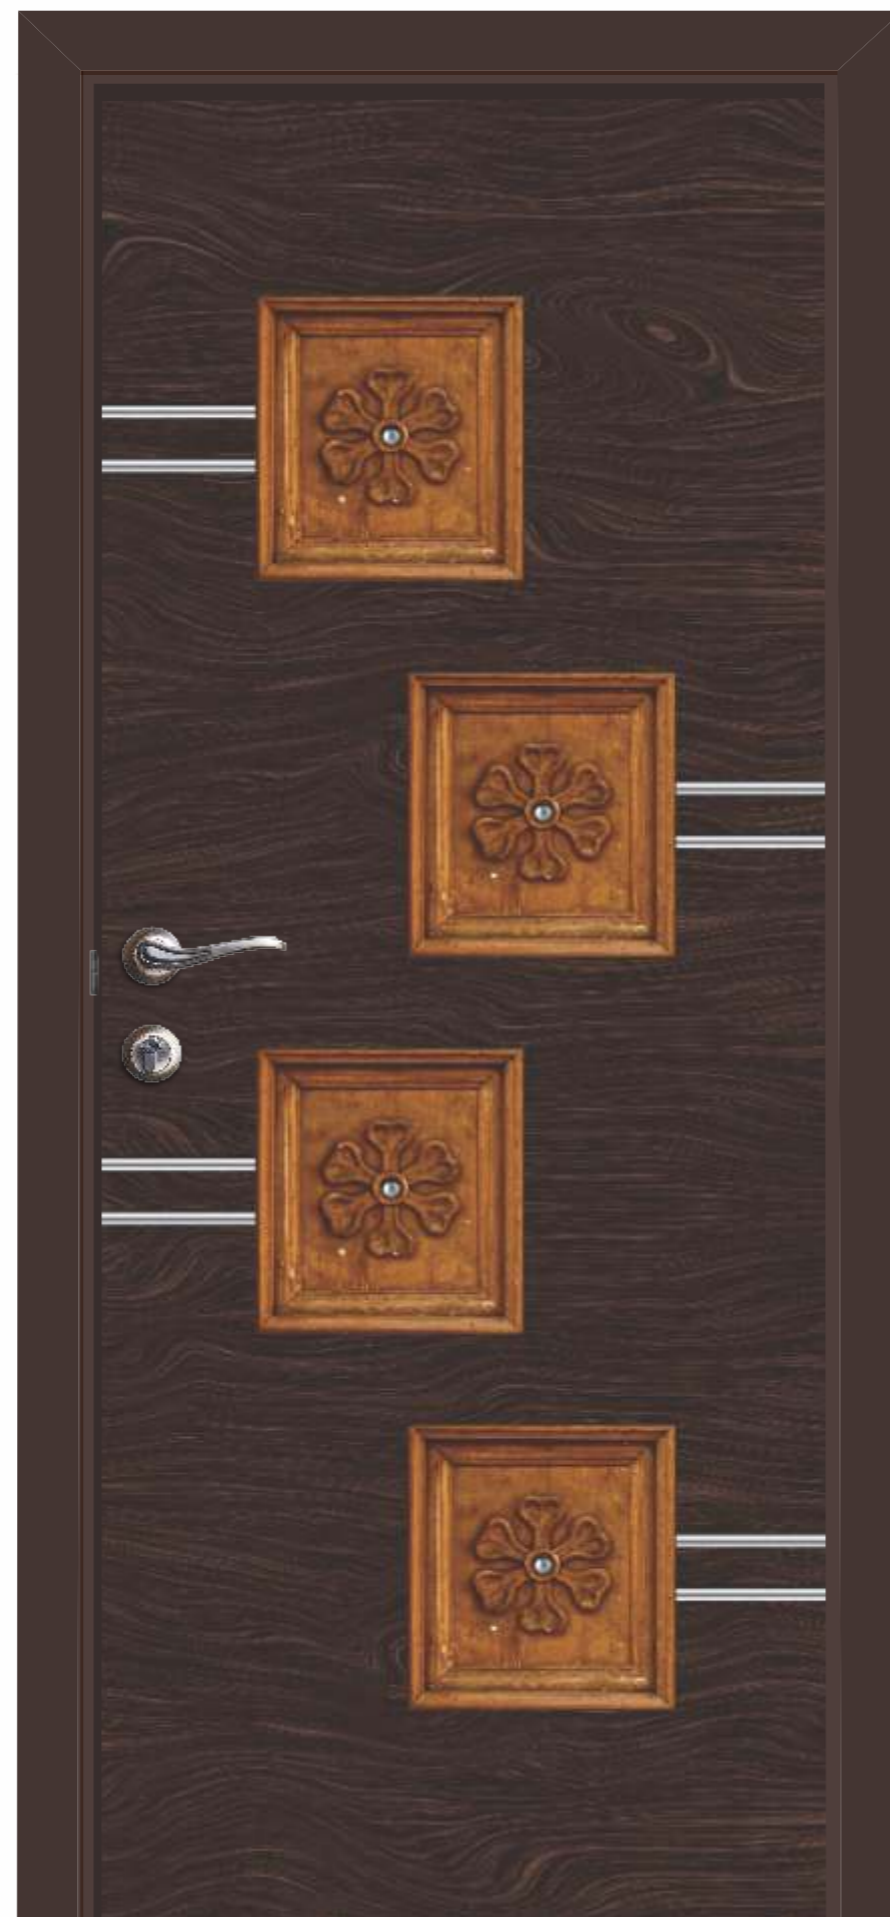

DIGITAL DOOR SKIN

DIGITAL DOOR

GIVE ME OPEN HANDS AND OPEN DOORS

1403 - DG available size: 7 x 3.25, 8 x 4 ft.

1419 - DG available size: 7 x 3.25, 8 x 4 ft.

DIGITAL DOOR SKIN

DIGI Tal DOOR

1409 - DG available size: 7 x 3.25, 8 x 4 ft.