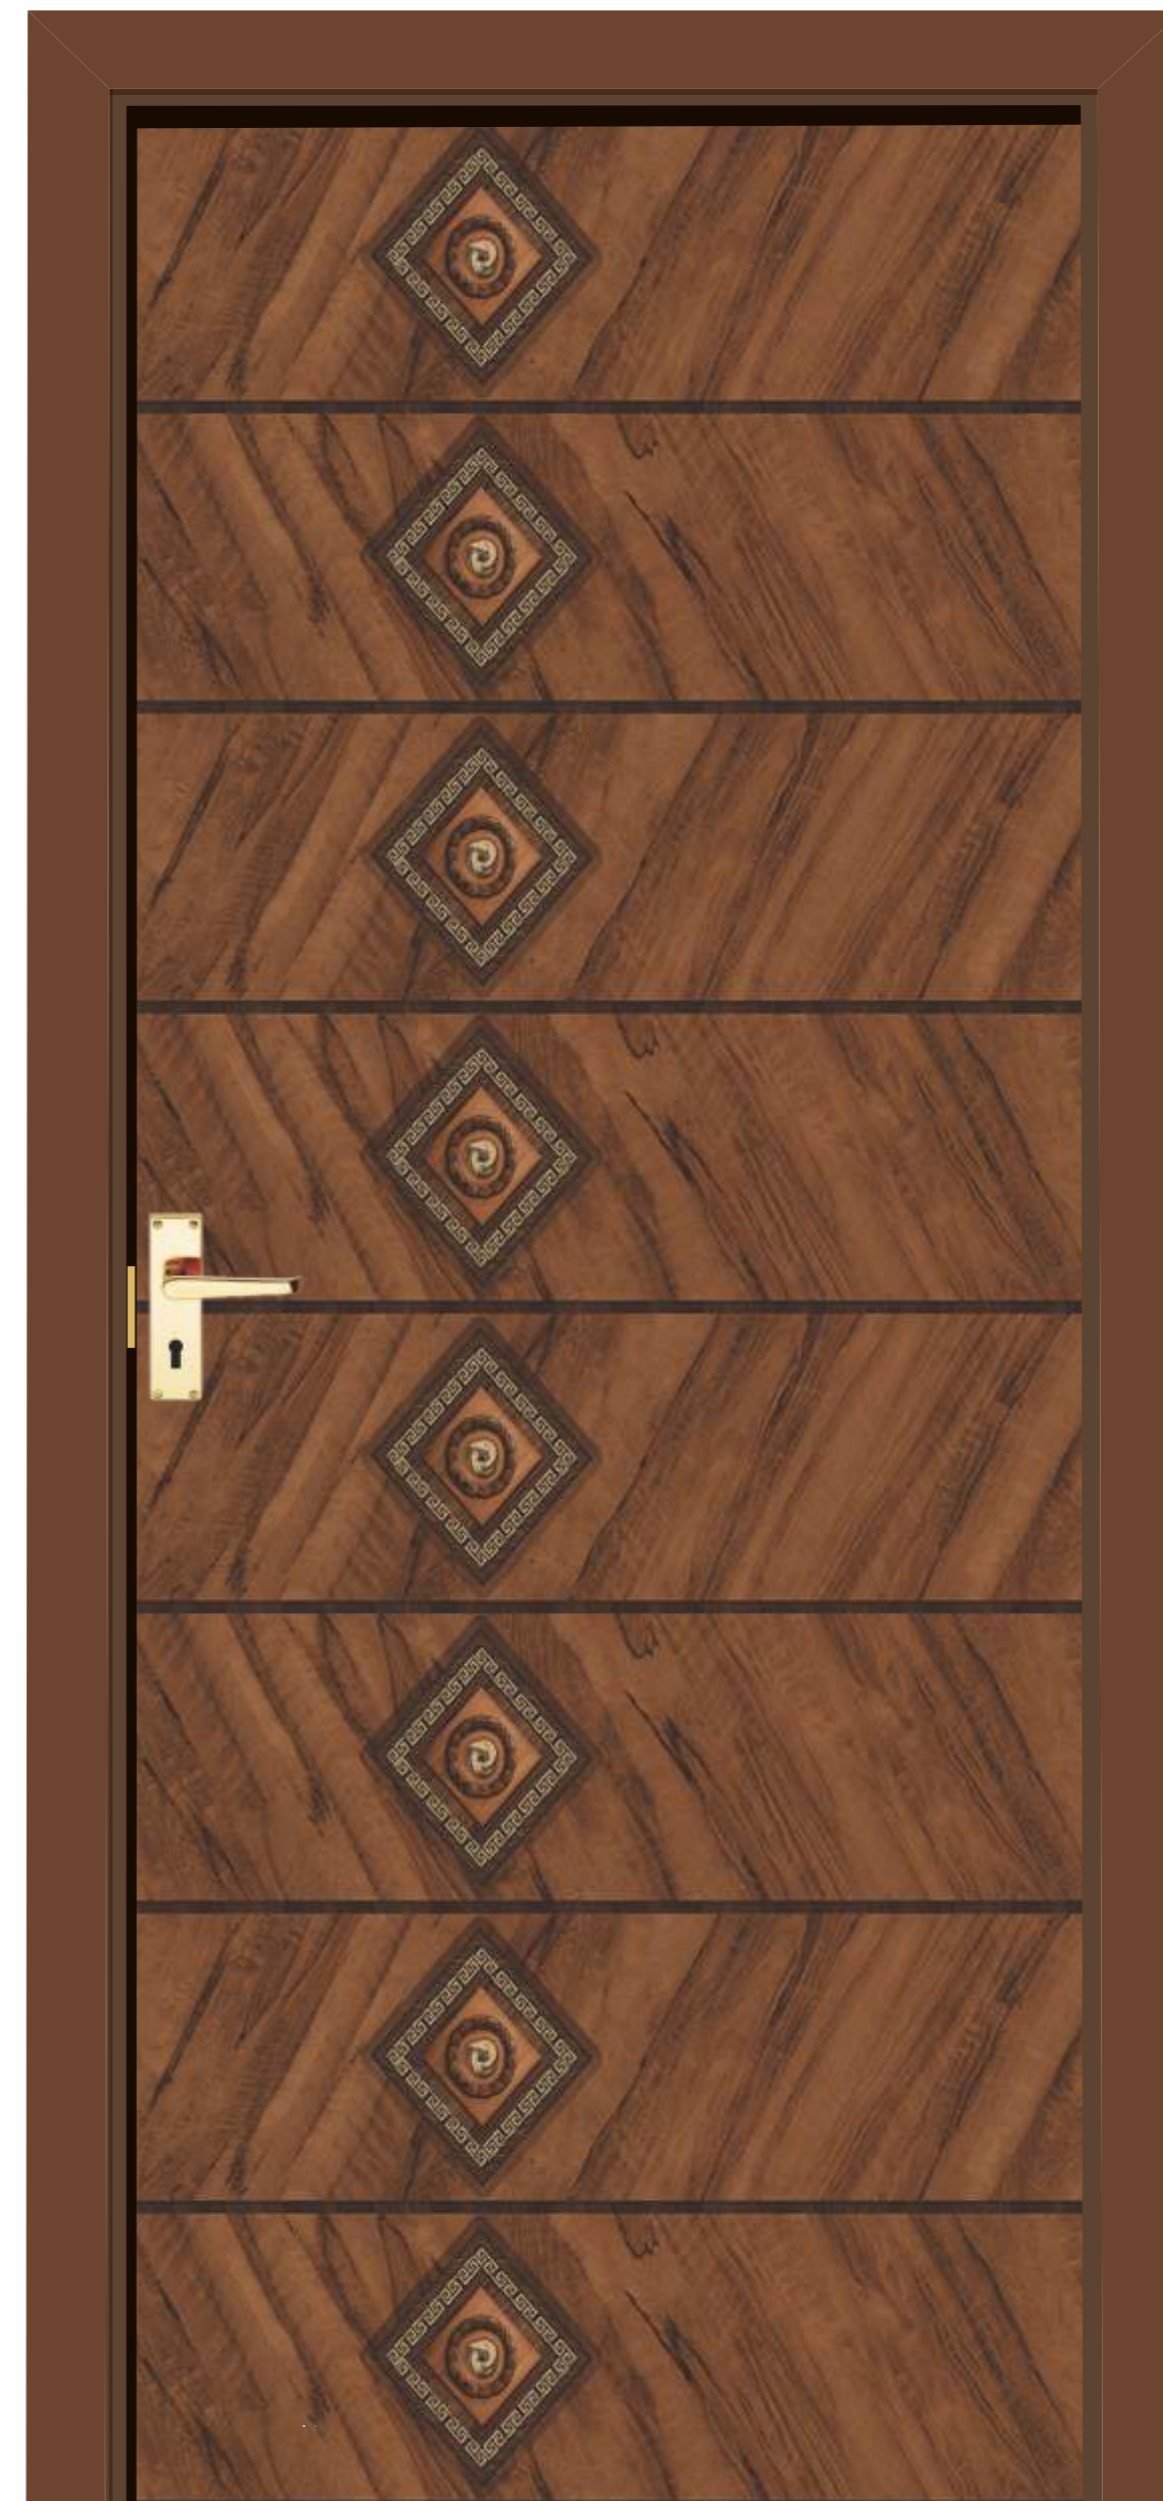

3091 available size: 7ft. x 3.25ft., 8ft. x 4ft.

KINDNESS AND LOVE OPEN THE DOORS TO ONE'S SOUL