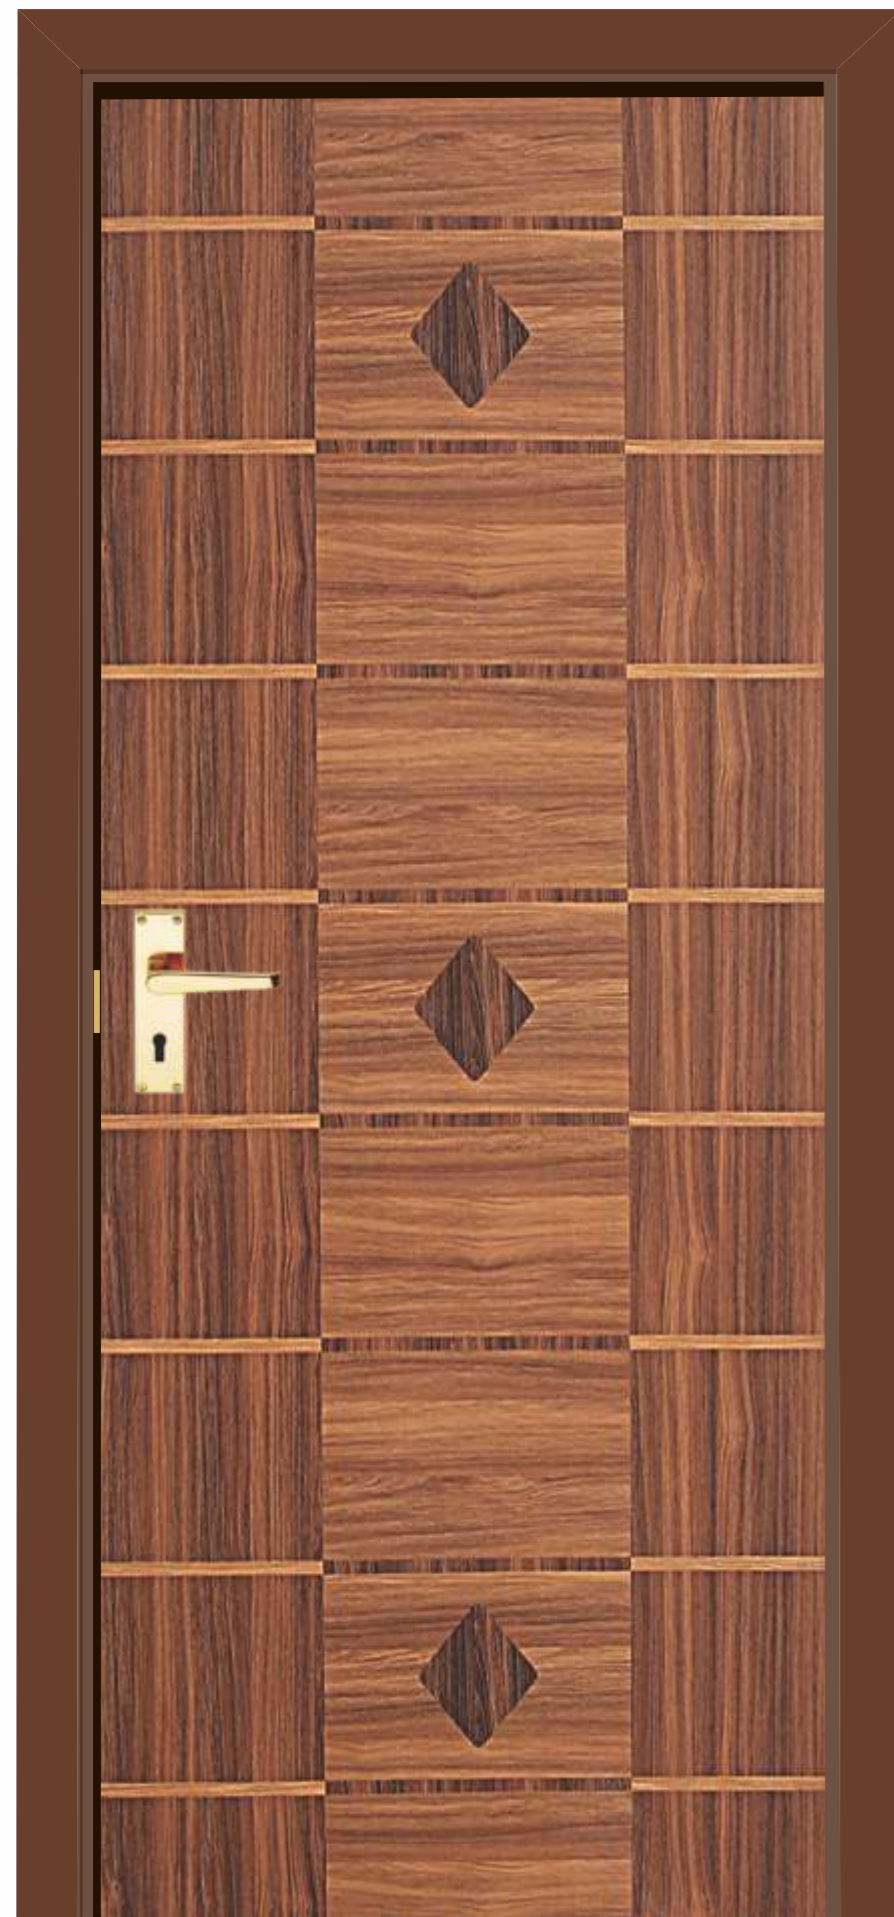

EDUCATION WILL OPEN DOORS
WHERE NONE SEEM TO EXIST

3077 available size: 7ft. x 3.25ft.