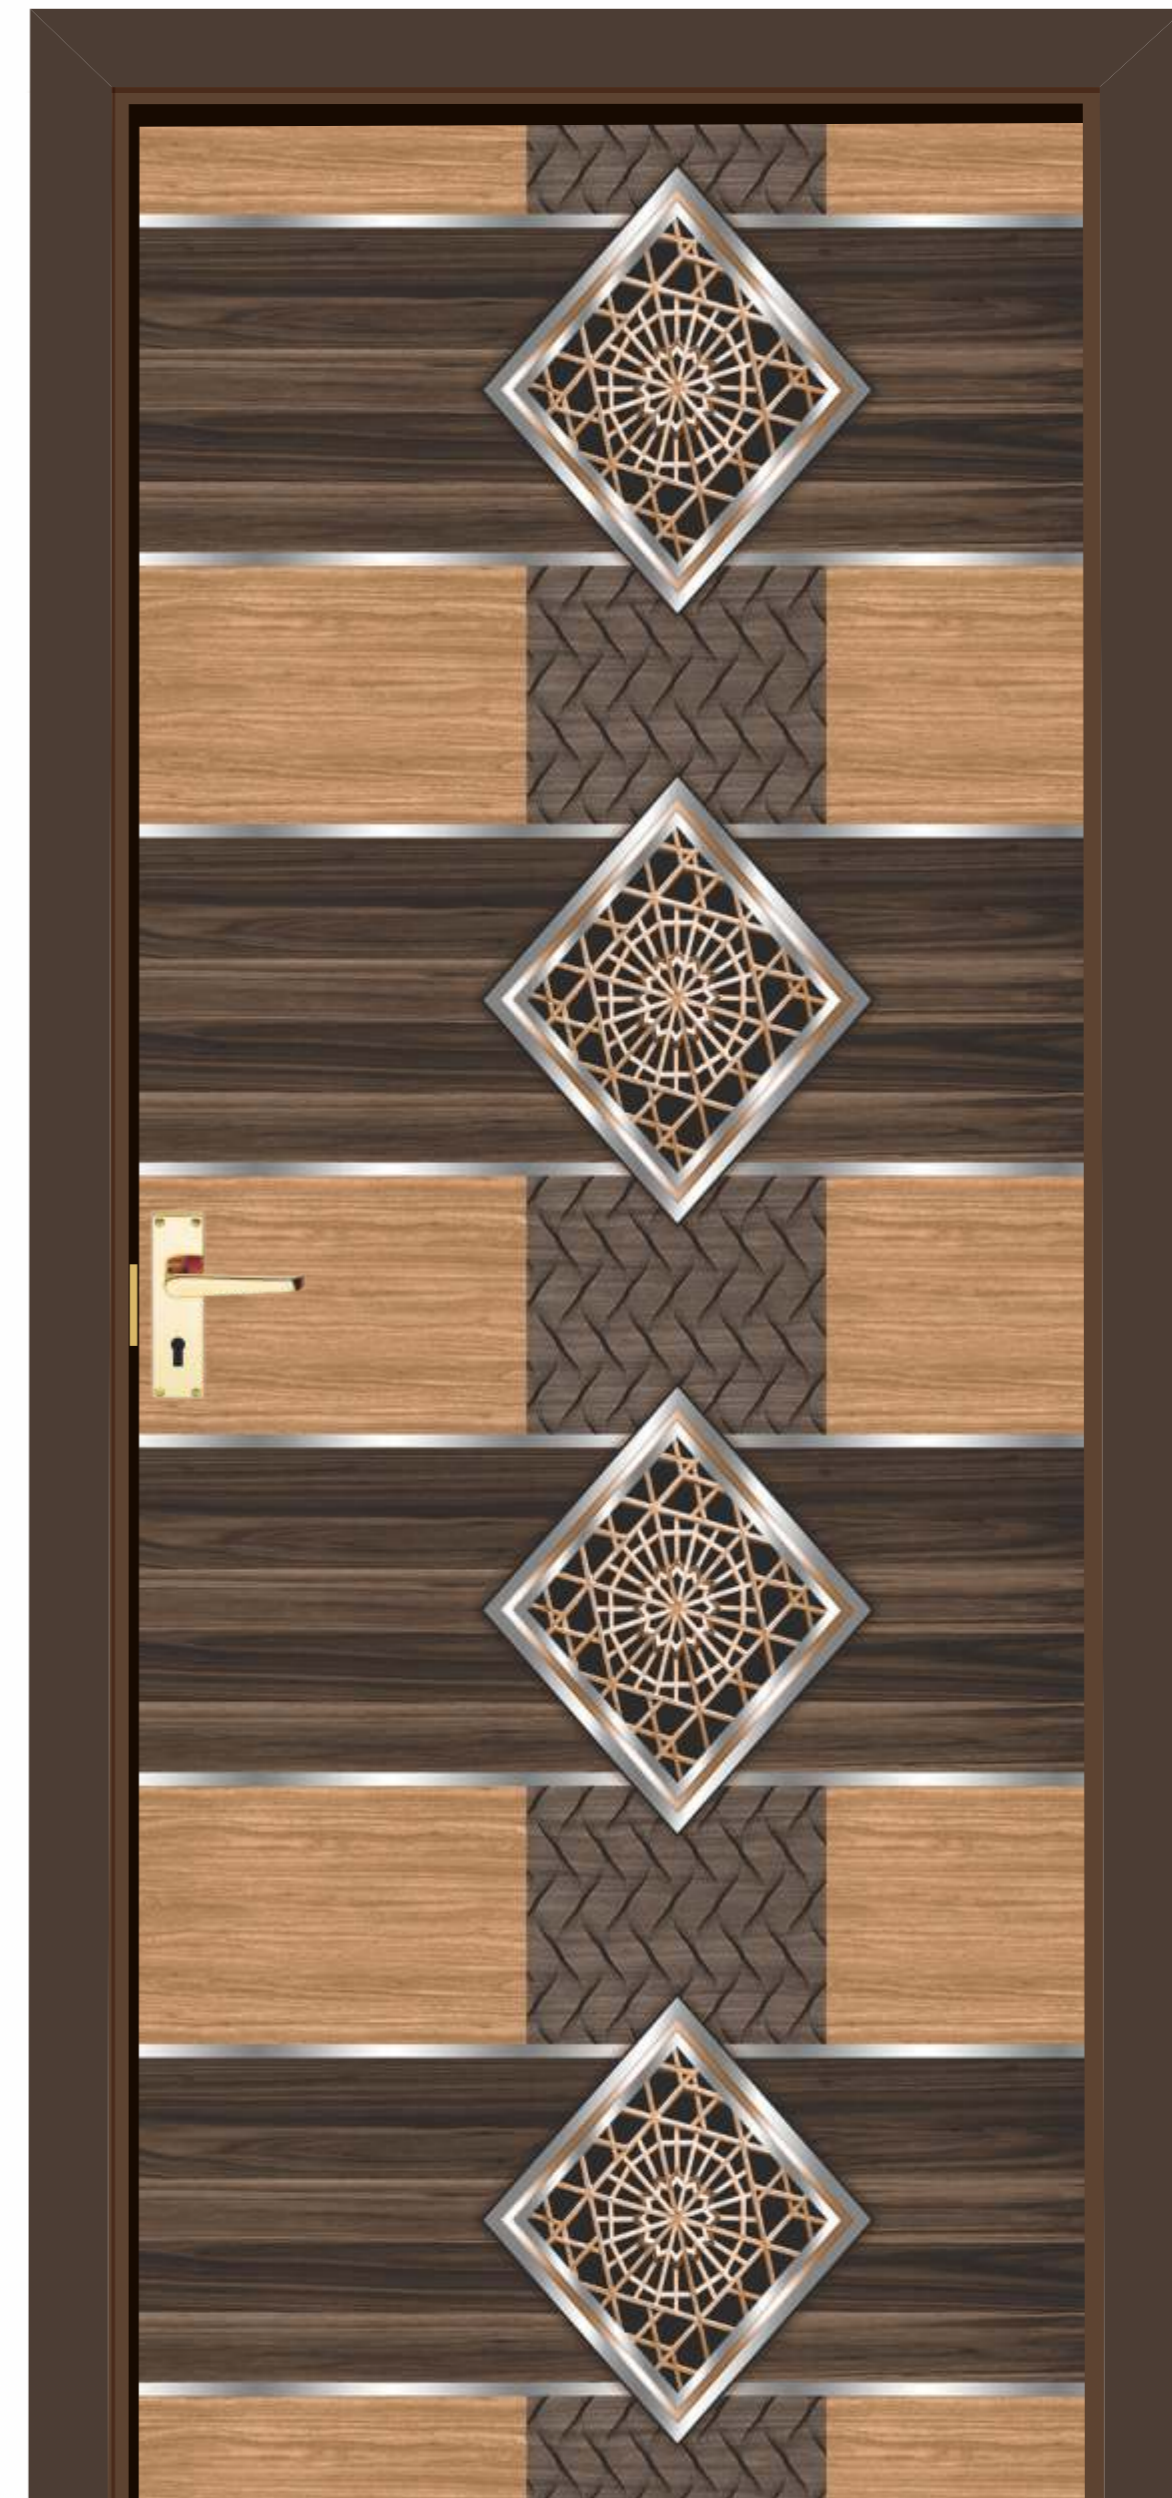

3074 available size: 7ft. x 3.25ft.

3072 available size: 7ft. x 3.25ft.

Premium DOOR SKIN

*OLD WAYS WON'T
OPEN NEW DOORS*

 **3004 M** available size: 7ft. x 3.25ft.

 **3001 M** available size: 7ft. x 3.25ft.