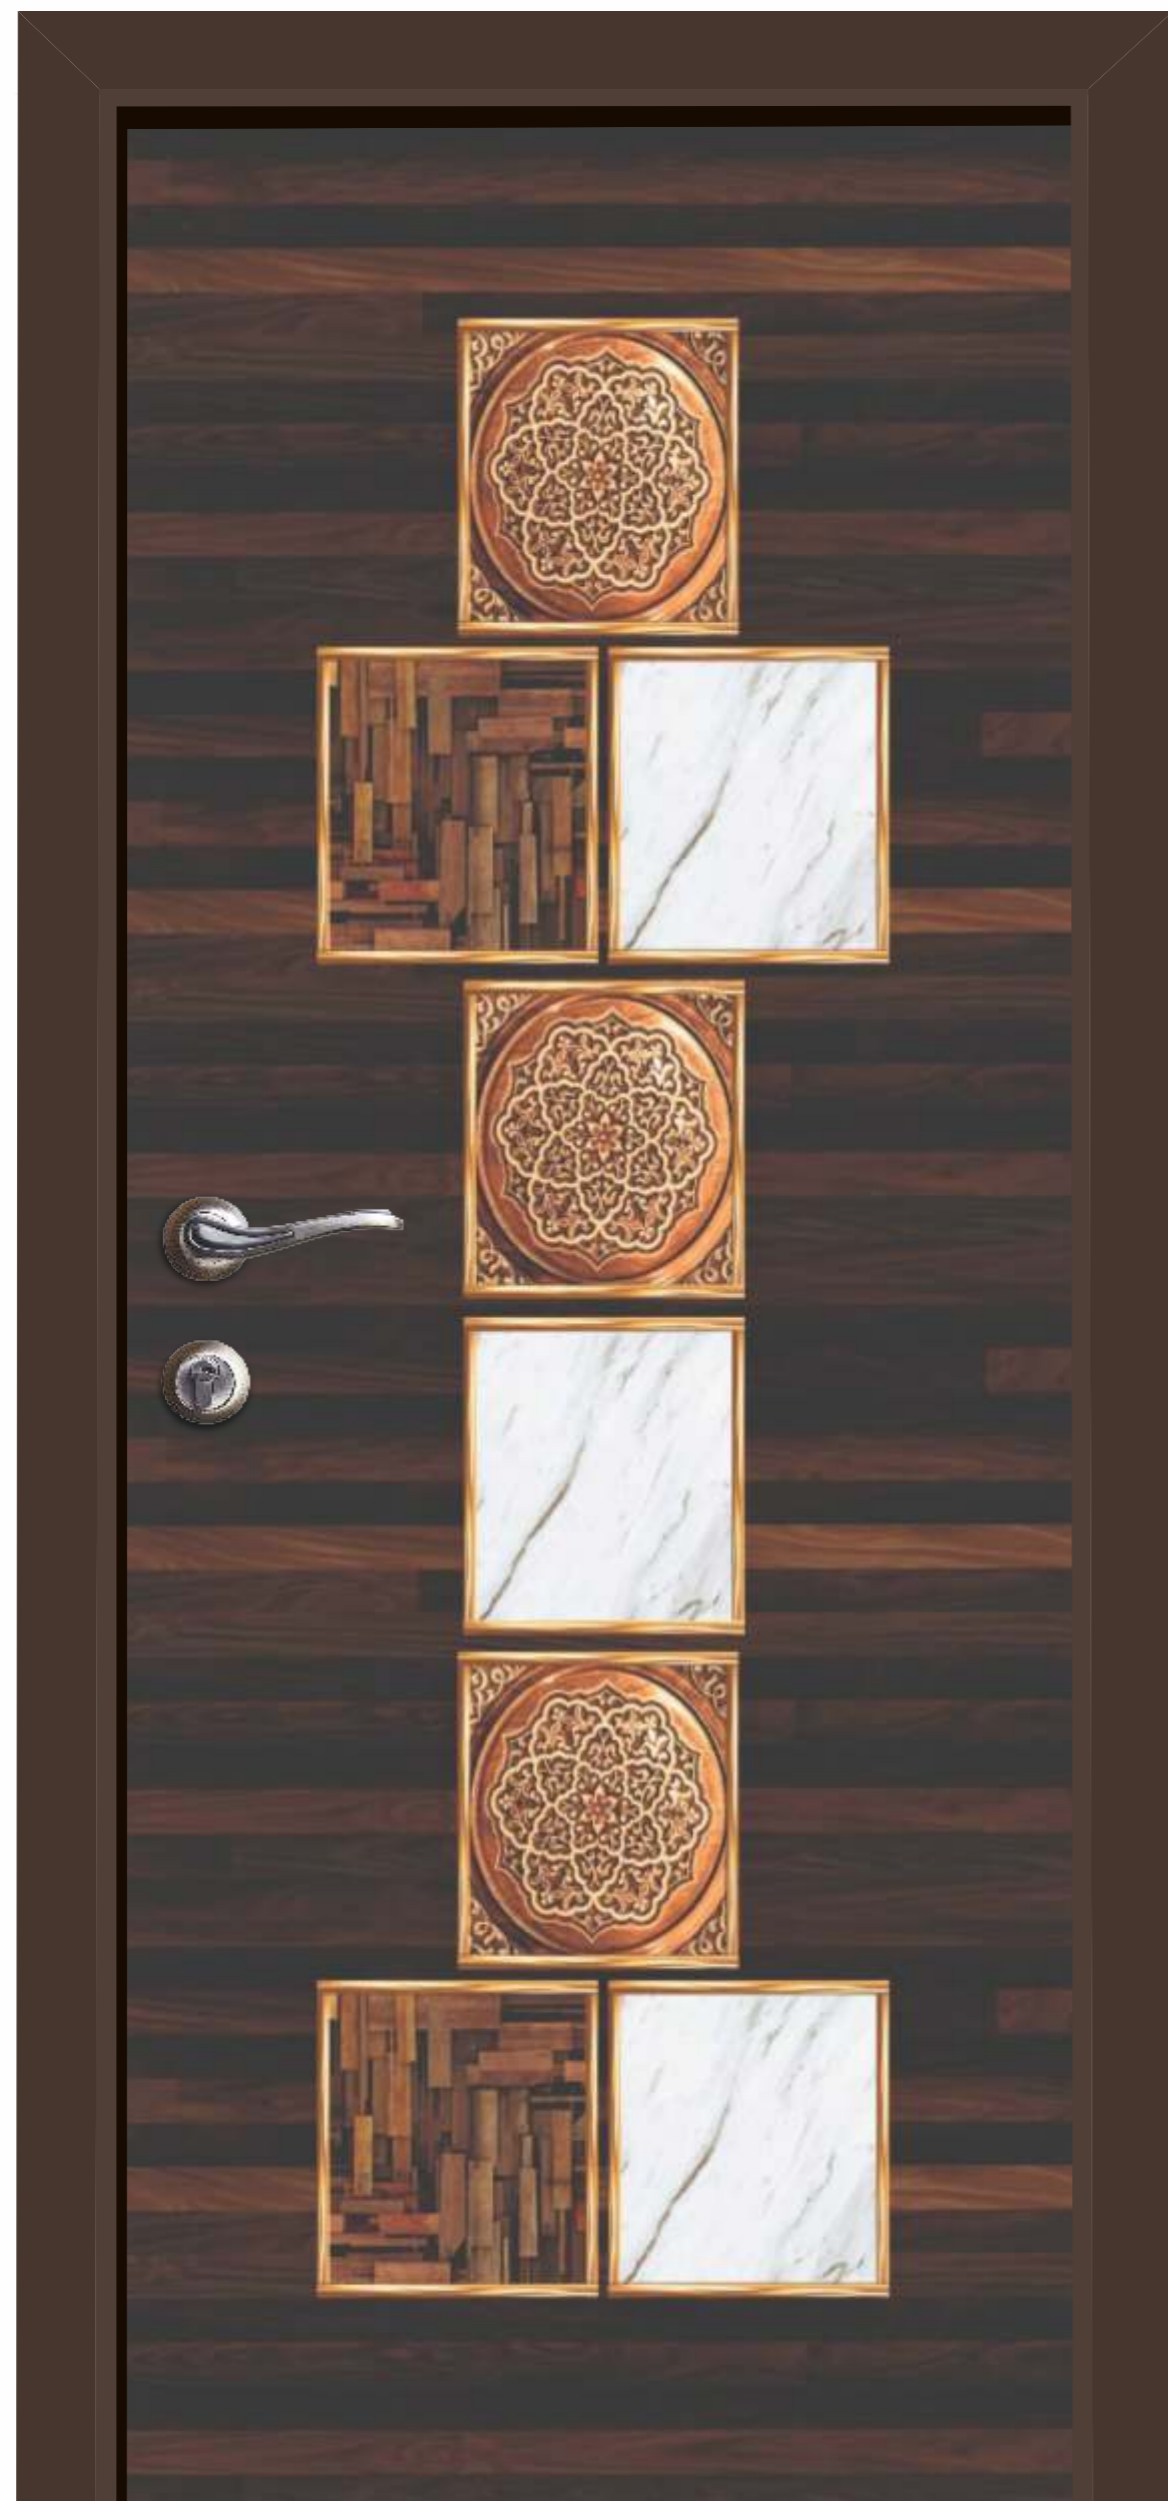

TRUSTLAM
CRAFTED TO CREATE

Digital **DOOR_SKIN**

TRUSTLAM HAI JAHAN, KHOOSURTI HAI WAHAN!

TRUSTLAM
CRAFTED TO CREATE

WHEN FORTUNE KNOCKS OPEN THE DOOR

1415 - DG available size: 7 x 3.25, 8 x 4 ft.

BE AN OPENER OF DOORS